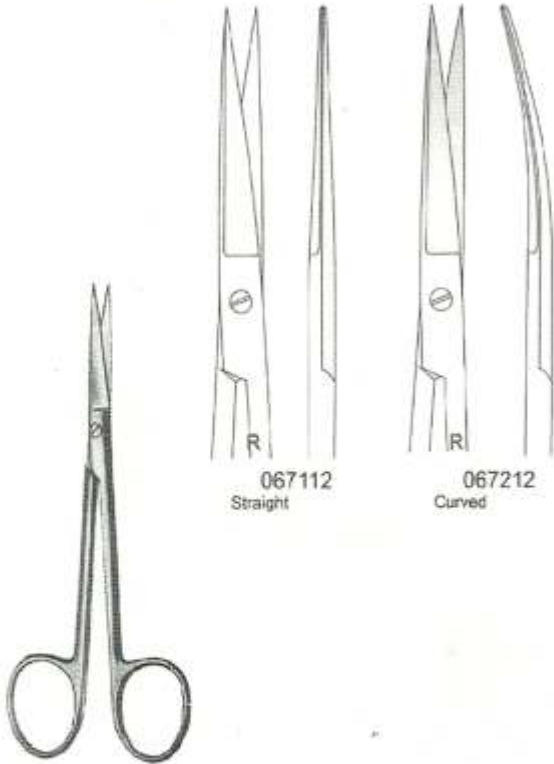

059611  
Plain

059817  
Serrated  
Saw edge

Dean  
17 cm / 6 3/4"

069511  
Straight

069611  
Curved

Kilner  
11.5 cm / 4 1/2"

067112  
Straight

067212  
Curved

Wagner  
12 cm / 4 3/4"

R  
Locklin  
070816  
16 cm / 6 1/4"

Saw edge

R  
Locklin  
070616  
16 cm / 6 1/4"

Saw edge