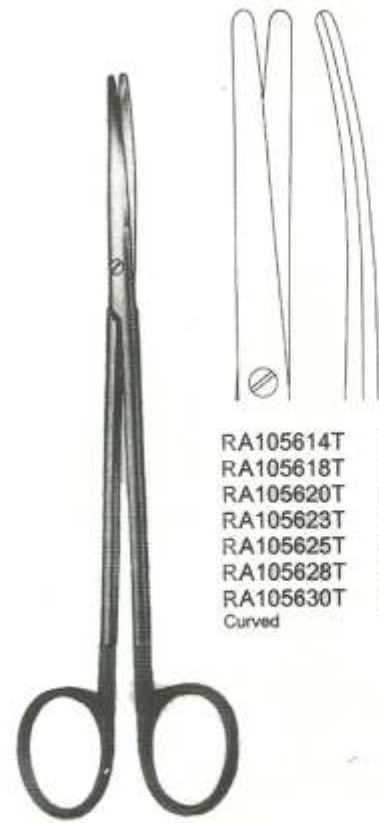

RA086016  
16 cm / 6¼"

Reill

RA087400  
14 cm / 5½"

RA087401  
15.5 cm / 6"

RA087402  
15.5 cm / 6"  
1 blade saw edge

Westcott  
RA092311  
11 cm / 4½"

Pointed

Westcott  
RA092511  
11 cm / 4½"

## Surgical & Gum Scissors

**TC GOLD**

RA105714T 14 cm / 5½"  
 RA105716T 16 cm / 6¼"  
 RA105718T 18 cm / 7"  
 RA105720T 20 cm / 8"  
 RA105723T 23 cm / 9"  
 Straight

Metzenbaum-Fino

RA105814T 14 cm / 5½"  
 RA105816T 16 cm / 6¼"  
 RA105818T 18 cm / 7"  
 RA105820T 20 cm / 8"  
 RA105823T 23 cm / 9"  
 Curved

Metzenbaum-Fino

RA105514T 14.5 cm / 5¾"  
 RA105518T 18 cm / 7"  
 RA105520T 20 cm / 8"  
 RA105523T 23 cm / 9"  
 RA105525T 25 cm / 10"  
 RA105528T 28 cm / 11"  
 RA105530T 30 cm / 12"  
 Straight

Metzenbaum-Fino