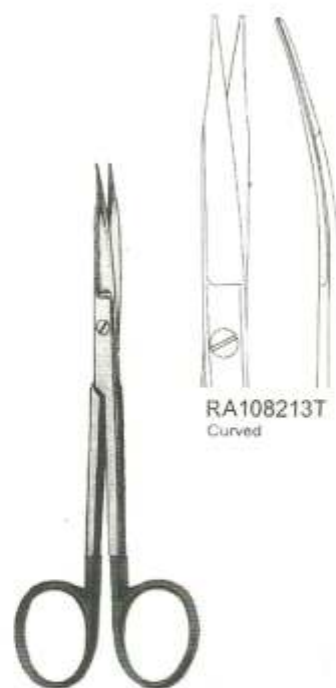

RA086016  
16 cm / 6¼"

Reill

RA087400  
14 cm / 5½"

RA087401  
15.5 cm / 6"

RA087402  
15.5 cm / 6"  
1 blade saw edge

Westcott  
RA092311  
11 cm / 4½"

Pointed

Westcott  
RA092511  
11 cm / 4½"

RA106918T 18 cm / 7"  
RA106920T 20 cm / 8"  
RA106923T 23 cm / 9"  
Curved

Metzenbaum-Fino  
S-Shape

RA107018T 18 cm / 7"  
RA107020T 20 cm / 8"  
RA107023T 23 cm / 9"  
Straight

RA107118T 18 cm / 7"  
RA107120T 20 cm / 8"  
RA107123T 23 cm / 9"  
Curved

**TC GOLD**

Goldman-Fox  
13 cm / 5"

RA108113T  
Straight

Goldman-Fox  
13 cm / 5"

RA108213T  
Curved