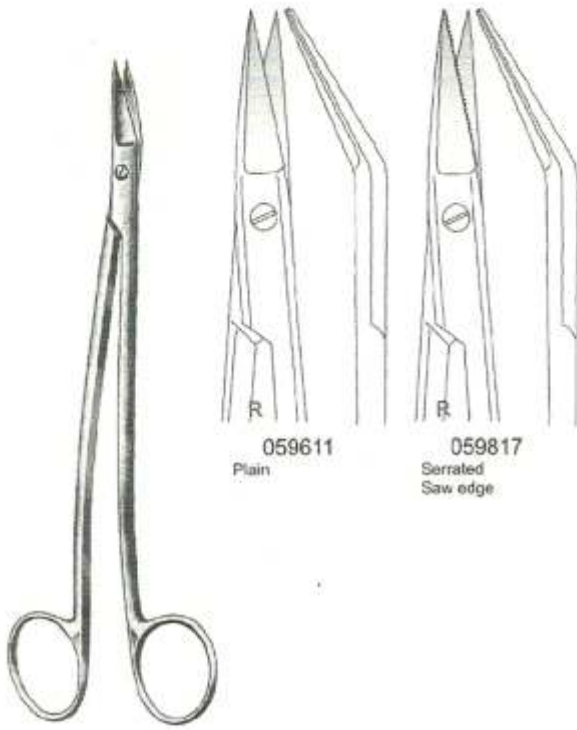

Iris  
11.5 cm / 4 1/2"  
Angular

RA073611

RA202511  
Saw edge

Iris  
11.5 cm / 4 1/2"

RA073111 Flat  
RA203011 Round

Iris  
11.5 cm / 4 1/2"

RA073211 Flat  
RA203511 Round

Iris  
RA073411  
11.5 cm / 4 1/2"

059611  
Plain

059817  
Serrated  
Saw edge

Dean  
17 cm / 6 3/4"

069511  
Straight

069611  
Curved

Kilner  
11.5 cm / 4 1/2"

067112  
Straight

067212  
Curved

Wagner  
12 cm / 4 3/4"

R  
Locklin  
070816  
16 cm / 6 1/4"

Saw edge

R  
Locklin  
070616  
16 cm / 6 1/4"

Saw edge