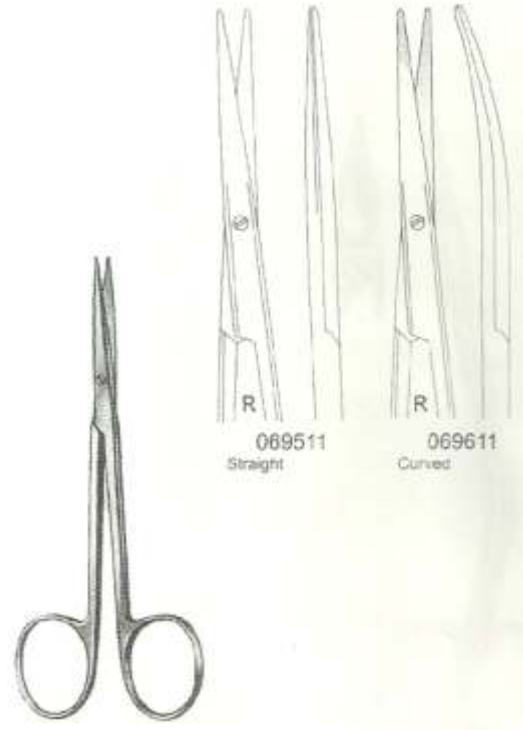

Iris  
11.5 cm / 4 1/2"  
Angular

RA073611

RA202511  
Saw edge

Iris  
11.5 cm / 4 1/2"

RA073111 Flat  
RA203011 Round

Iris  
11.5 cm / 4 1/2"

RA073211 Flat  
RA203511 Round

Iris  
RA073411  
11.5 cm / 4 1/2"

059611  
Plain

059817  
Serrated  
Saw edge

Dean  
17 cm / 6 3/4"

069511  
Straight

069611  
Curved

Kilner  
11.5 cm / 4 1/2"

067112  
Straight

067212  
Curved

Wagner  
12 cm / 4 3/4"

R  
Locklin  
070816  
16 cm / 6 1/4"

Saw edge

R  
Locklin  
070616  
16 cm / 6 1/4"

Saw edge