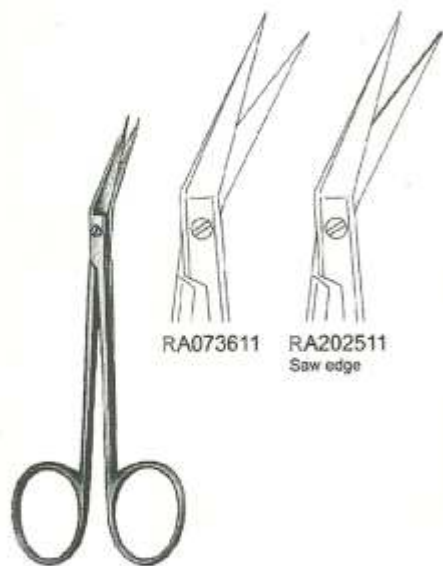

## *Surgical & Gum Scissors*

Neumann  
RA071612  
12.5 cm / 5"

La Grange  
RA201510  
10.5 cm / 4 1/2"

RA066713  
Straight

RA066813  
Curved

Goldman-Fox  
13 cm / 5"  
Saw edge

Goldman-Fox (Special)  
RA202013  
13 cm / 5"