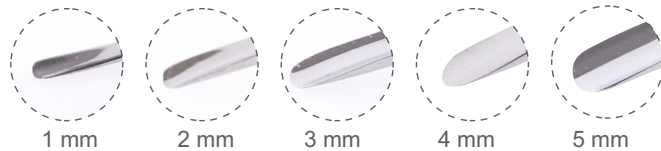

DRANBS Elevator Set, Winged, 1- 6 mm, Stubby Handle, in Stainless Steel Case

Art. No	Description
282356	DRANBS elevator set, winged, 1 - 6 mm, stubby handle, in stainless steel case

DRANBS Elevator, Straight Tip, Stubby Handle

Art. No	Description
282347	DRANBS elevator, straight tip, 1 mm, stubby handle
282348	DRANBS elevator, straight tip, 2 mm, stubby handle

DRANBS luxator, stubby handle

Art. No	Description
282342	DRANBS luxator, 1 mm, stubby handle
282343	DRANBS luxator, 2 mm, stubby handle
282344	DRANBS luxator, 3 mm, stubby handle
282345	DRANBS luxator, 4 mm, stubby handle
282346	DRANBS luxator, 5 mm, stubby handle