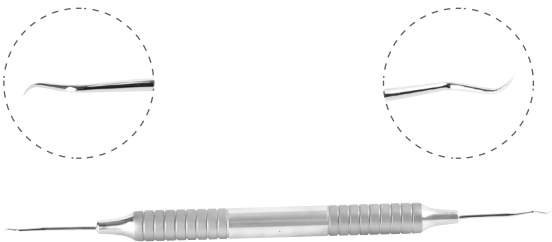

**VETERINARY DENTISTRY**  
**Cats & Dogs**  
*Catalogue*

*Take care opening the patient's mouth - too wide may cause damage*

**DRANBS Mouth Gag**

Art. No	Description
282410	DRANBS mouth gag, slim model, 5 cm
282411	DRANBS mouth gag, slim model, 8 cm
282412	DRANBS mouth gag, slim model, 12 cm
282413	DRANBS mouth gag, strong model, 7 cm
282414	DRANBS mouth gag, strong model, 9 cm
282415	DRANBS mouth gag, strong model, 12 cm
282416	DRANBS mouth gag, strong model, 17 cm

**DRANBS Lip Retractor with Soft Coated Jaws**

Art. No	Description
282417	DRANBS lip retractor with soft coated jaws

**DRANBS Minnesota Retractor**

Art. No	Description
282385	DRANBS Minnesota retractor

DRANBS Dental Mirror

Art. No	Description
282402	DRANBS dental mirror, model Fahrenkrug, dual ended

DRANBS Explorer and Measuring Probe

Art. No	Description
<b>C</b> 282407	DRANBS explorer and measuring probe, extra long, 17mm
<b>C</b> 282380	DRANBS explorer and measuring probe, 10mm
<b>F</b> 282395	DRANBS explorer and measuring probe, fine 10mm