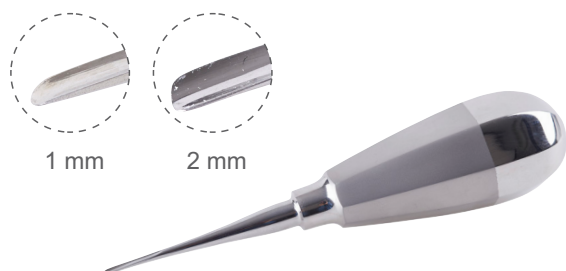

DRANBS Elevator Set, Winged, 1- 6 mm, Stubby Handle, in Stainless Steel Case

Art. No	Description
282356	DRANBS elevator set, winged, 1 - 6 mm, stubby handle, in stainless steel case

DRANBS Elevator, Straight Tip, Stubby Handle