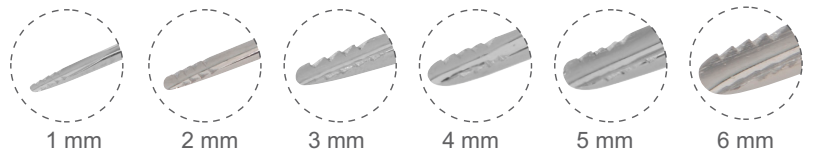

DRANBS Serrated Luxators, Stubby Handle

Art. No	Description
282324	DRANBS serrated luxator, 1 mm, stubby handle
282325	DRANBS serrated luxator, 2 mm, stubby handle
282326	DRANBS serrated luxator, 3 mm, stubby handle
282327	DRANBS serrated luxator, 4 mm, stubby handle
282328	DRANBS serrated luxator, 5 mm, stubby handle
282329	DRANBS serrated luxator, 6 mm, stubby handle