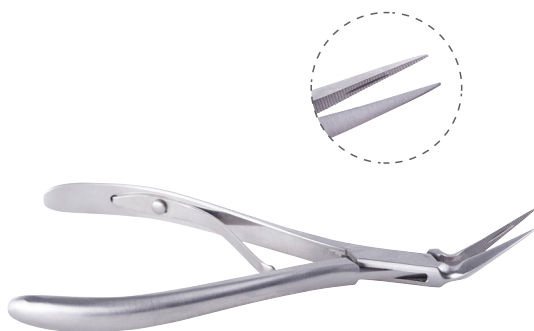

DRANBS Fragment Extraction Forceps

Art. No	Description
282389	DRANBS fragment extraction forceps