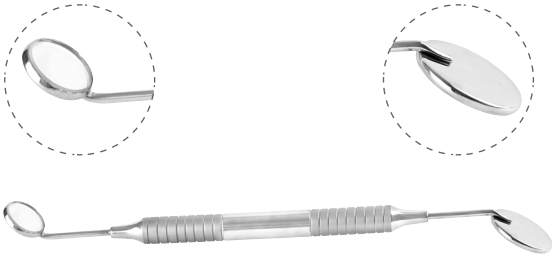

**VETERINARY DENTISTRY**  
**Cats & Dogs**  
*Catalogue*

*Take care opening the patient's mouth - too wide may cause damage*

**DRANBS Mouth Gag**

Art. No	Description
282410	DRANBS mouth gag, slim model, 5 cm
282411	DRANBS mouth gag, slim model, 8 cm
282412	DRANBS mouth gag, slim model, 12 cm
282413	DRANBS mouth gag, strong model, 7 cm
282414	DRANBS mouth gag, strong model, 9 cm
282415	DRANBS mouth gag, strong model, 12 cm
282416	DRANBS mouth gag, strong model, 17 cm

**DRANBS Lip Retractor with Soft Coated Jaws**

Art. No	Description
282417	DRANBS lip retractor with soft coated jaws

**DRANBS Minnesota Retractor**

Art. No	Description
282385	DRANBS Minnesota retractor

DRANBS Dental Mirror

Art. No	Description
282402	DRANBS dental mirror, model Fahrenkrug, dual ended

DRANBS Explorer and Measuring Probe

Art. No	Description
<b>C</b> 282407	DRANBS explorer and measuring probe, extra long, 17mm
<b>C</b> 282380	DRANBS explorer and measuring probe, 10mm
<b>F</b> 282395	DRANBS explorer and measuring probe, fine 10mm