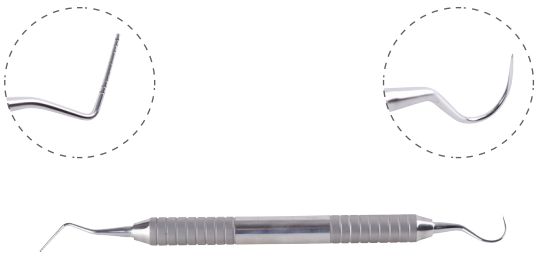

**VETERINARY DENTISTRY**  
**Cats & Dogs**  
*Catalogue*

*Take care opening the patient's mouth - too wide may cause damage*

**DRANBS Mouth Gag**

Art. No	Description
282410	DRANBS mouth gag, slim model, 5 cm
282411	DRANBS mouth gag, slim model, 8 cm
282412	DRANBS mouth gag, slim model, 12 cm
282413	DRANBS mouth gag, strong model, 7 cm
282414	DRANBS mouth gag, strong model, 9 cm
282415	DRANBS mouth gag, strong model, 12 cm
282416	DRANBS mouth gag, strong model, 17 cm

**DRANBS Lip Retractor with Soft Coated Jaws**

Art. No	Description
282417	DRANBS lip retractor with soft coated jaws

**DRANBS Minnesota Retractor**

Art. No	Description
282385	DRANBS Minnesota retractor

DRANBS Dental Mirror

Art. No	Description
282402	DRANBS dental mirror, model Fahrenkrug, dual ended

DRANBS Explorer and Measuring Probe

Art. No	Description
<b>C</b> 282407	DRANBS explorer and measuring probe, extra long, 17mm
<b>C</b> 282380	DRANBS explorer and measuring probe, 10mm
<b>F</b> 282395	DRANBS explorer and measuring probe, fine 10mm