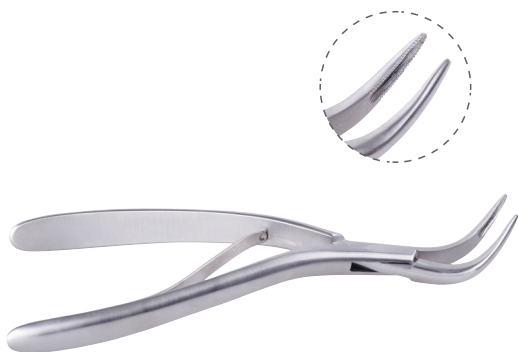

DRANBS Root Tip Extraction Forceps

Art. No	Description
282388	DRANBS root tip extraction forceps