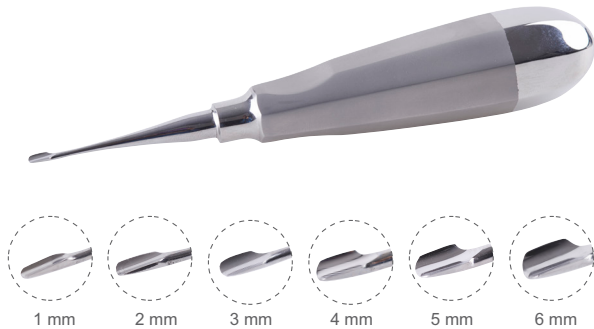

DRANBS Periosteal Elevator, Standard Handle

Art. No	Description
282355	DRANBS periosteal elevator, standard handle

DRANBS Deciduous Elevators, Curved

Art. No	Description
282391	DRANBS curved deciduous elevator, S
282392	DRANBS curved deciduous elevator, M
282393	DRANBS curved deciduous elevator, L

### Single Ended Round Elevators

Every vet working with dentistry has a favourite shape of the handles of elevators and luxators. The most important considerations are a good ergonomic fit to secure a firm grip and the sharpness of the tip. When choosing the DRANBS pear shaped handle, you get a perfect fit in the palm of your hand as well as a choice between two handle lengths. This will allow you to gain complete control of the tip of the instrument and you will get a good experience of holding the optimal tooth extraction instrument in your hand.