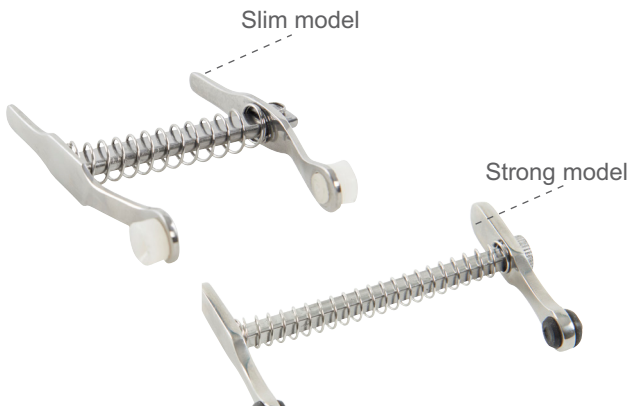

**VETERINARY DENTISTRY**  
**Cats & Dogs**  
*Catalogue*

*Take care opening the patient's mouth - too wide may cause damage*

**DRANBS Mouth Gag**

Art. No	Description
282410	DRANBS mouth gag, slim model, 5 cm
282411	DRANBS mouth gag, slim model, 8 cm
282412	DRANBS mouth gag, slim model, 12 cm
282413	DRANBS mouth gag, strong model, 7 cm
282414	DRANBS mouth gag, strong model, 9 cm
282415	DRANBS mouth gag, strong model, 12 cm
282416	DRANBS mouth gag, strong model, 17 cm

**DRANBS Lip Retractor with Soft Coated Jaws**

Art. No	Description
282417	DRANBS lip retractor with soft coated jaws

**DRANBS Minnesota Retractor**

Art. No	Description
282385	DRANBS Minnesota retractor

DRANBS Dental Mirror

Art. No	Description
282402	DRANBS dental mirror, model Fahrenkrug, dual ended

DRANBS Explorer and Measuring Probe

Art. No	Description
<b>C</b> 282407	DRANBS explorer and measuring probe, extra long, 17mm
<b>C</b> 282380	DRANBS explorer and measuring probe, 10mm
<b>F</b> 282395	DRANBS explorer and measuring probe, fine 10mm

### Single Ended Round Elevators

Every vet working with dentistry has a favourite shape of the handles of elevators and luxators. The most important considerations are a good ergonomic fit to secure a firm grip and the sharpness of the tip. When choosing the DRANBS pear shaped handle, you get a perfect fit in the palm of your hand as well as a choice between two handle lengths. This will allow you to gain complete control of the tip of the instrument and you will get a good experience of holding the optimal tooth extraction instrument in your hand.